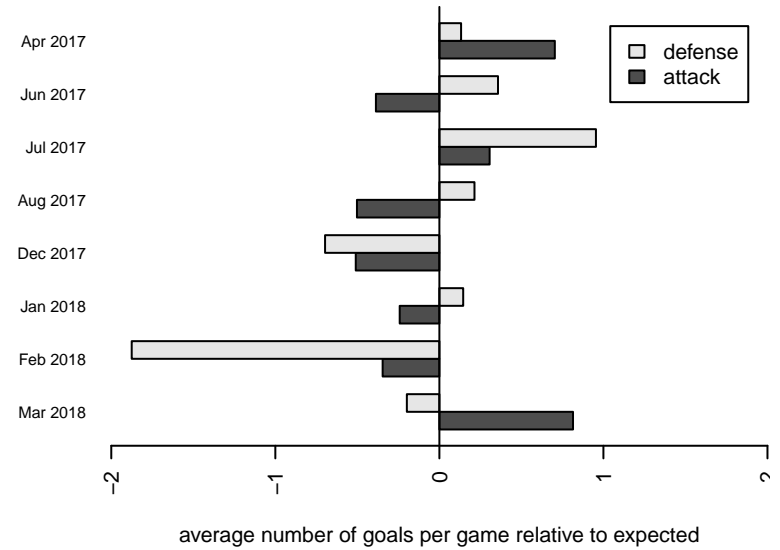

Performance relative to 13 month average