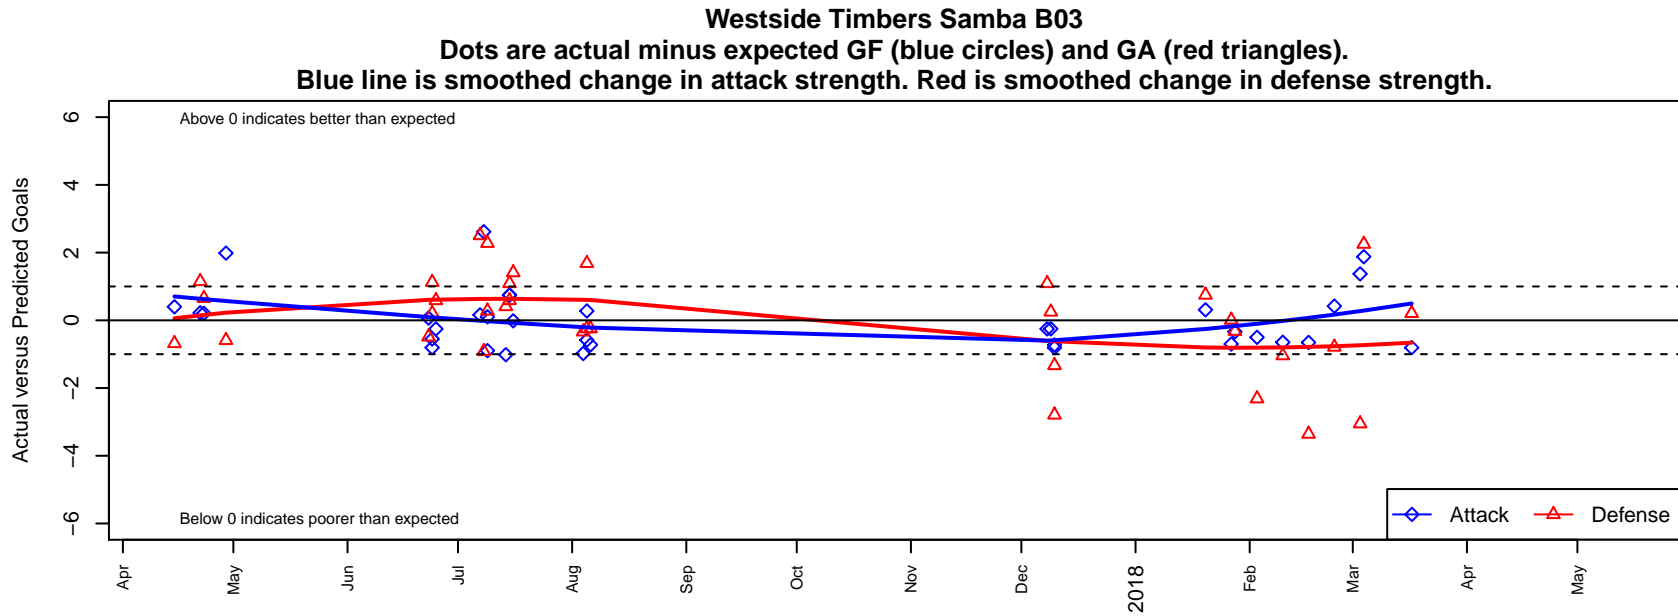

Westside Timbers Samba B03

Westside Timbers
 Beaverton, OR
 B03 total strength=1165
 attack=3.99 defense=3.14
 spr league = PTT Win B03 Premier

alt names used:
 Westside Timbers 03B Samba
 WESTSIDE TIMBERS 03B SAMBA
 WT 03B Samba
 WESTSIDE TIMBERS SAMBA (OR)
 WT 03B Samba
 Westside Timbers 03B Samba

**attack and defense variance (black dot)
relative to other teams
and top 10 in region**

**attack and defense rating
relative to others at age
and all opponents in last 13 months**

Performance relative to 13 month average