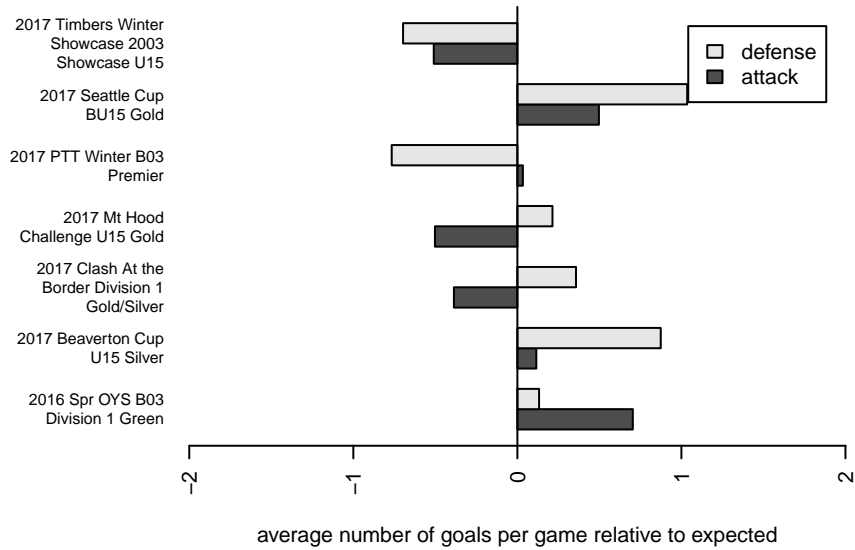

Westside Timbers Samba B03

Westside Timbers
 Beaverton, OR
 B03 total strength=1165
 attack=3.99 defense=3.14
 spr league = PTT Win B03 Premier

alt names used:
 Westside Timbers 03B Samba
 WESTSIDE TIMBERS 03B SAMBA
 WT 03B Samba
 WESTSIDE TIMBERS SAMBA (OR)
 WT 03B Samba
 Westside Timbers 03B Samba

Venues played:
 2016 Spr OYS B03 Division 1 Green
 2017 Clash At the Border Division 1 Gold/Silver
 2017 Seattle Cup BU15 Gold
 2017 Beaverton Cup U15 Silver
 2017 Mt Hood Challenge U15 Gold
 2017 Timbers Winter Showcase 2003 Showcas
 2017 PTT Winter B03 Premier

**attack and defense variance (black dot)
relative to other teams
and top 10 in region**

**attack and defense rating
relative to others at age
and all opponents in last 13 months**

Performance relative to 13 month average